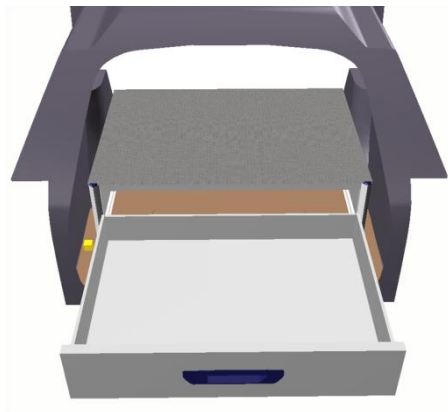

EVO SOLUTIONS

EVO IS ACCREDITED SKODA CONVERTER

SKODA OCTAVIA ESTATE REAR DRAWER SYSTEM

Securely mounted.
Supports best practice in transporting and organising tools and materials.
Express fit service available by appointment.
TUV Engineering Certificated design practices applied.

Reference 1096

EVO SOLUTIONS

Rear Drawer System developed for Skoda Octavia Estate.

This solution inhibits access to the spare wheel, which will be mounted to top of cabinet in covered sleeve.

Unit Size H200MM L694MM—verify load requirement before ordering.

Weight circa 29Kg.
3 Year Warranty.

Delivery circa four weeks from order. Fitted at EVO Police Vehicle Conversion Centre.

This solution available for many estate vehicles, please ask for details.

ASSOCIATED SOLUTIONS
3105 Car Box Stacking System