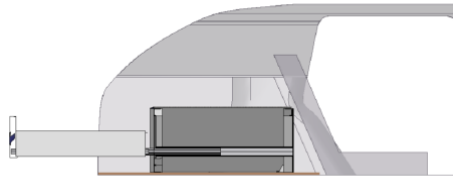

EVO SOLUTIONS

EVO IS ACCREDITED SKODA CONVERTER

SKODA OCTAVIA ESTATE REAR DRAWER SYSTEM

Securely mounted.
Supports best practice in transporting and organising tools and materials.
Express fit service available by appointment.
TUV Engineering Certificated design practices applied.

Reference 1096

EVO SOLUTIONS

Rear Drawer System developed for Skoda Octavia Estate.

This solution inhibits access to the spare wheel, which will be mounted to top of cabinet in covered sleeve.

Unit Size H200MM L694MM—verify load requirement before ordering.

Weight circa 29Kg.
3 Year Warranty.

Delivery circa four weeks from order. Fitted at EVO Police Vehicle Conversion Centre.

This solution available for many estate vehicles, please ask for details.

ASSOCIATED SOLUTIONS
3105 Car Box Stacking System