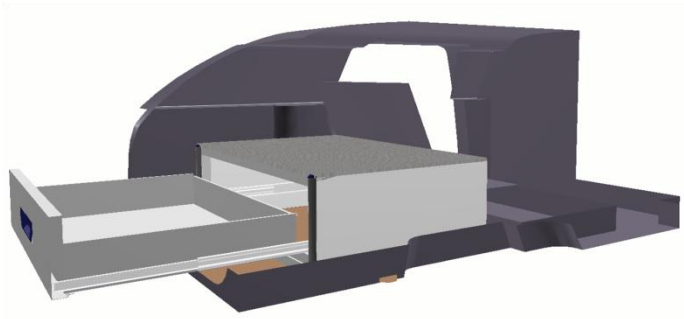

EVO SOLUTIONS

EVO IS ACCREDITED SKODA CONVERTER

SKODA OCTAVIA ESTATE REAR DRAWER SYSTEM

Securely mounted.
Supports best practice in transporting and organising tools and materials.
Express fit service available by appointment.
TUV Engineering Certificated design practices applied.

Reference 1096

EVO SOLUTIONS

Rear Drawer System developed for Skoda Octavia Estate.

This solution inhibits access to the spare wheel, which will be mounted to top of cabinet in covered sleeve.

Unit Size H200MM L694MM—verify load requirement before ordering.

Weight circa 29Kg.
3 Year Warranty.

Delivery circa four weeks from order. Fitted at EVO Police Vehicle Conversion Centre.

This solution available for many estate vehicles, please ask for details.

ASSOCIATED SOLUTIONS
3105 Car Box Stacking System