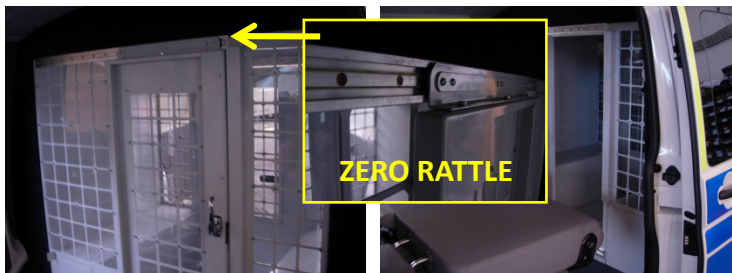

VW COMMERCIALS POLICE

EVO VOLKSWAGEN GROUP ACCREDITED

Commercial Vehicles

**VW TRANSPORTER
POLICE 2 MAN CELL
EVO CAGE**

POLICE

FIRE & RESCUE

AMBULANCE

vanWORKlogic™

Reference 1105

EVO

VW Commercials CONVERSIONS

EVO is an Accredited Volkswagen Group Vehicle Converter.

We have a close affinity with VW Group, so please do contact us for information on your vehicle conversion requirements, we can help in many ways.

EVO is a leader in cell design and manufacture – for all containment types, including court transfer.

CONVERSION

- EVO Cell with light and vents
- Cell Sliding escape hatch
- Cell Vents and lights
- Water proof non slip floor
- Blue 360° LED Blues
- Blue LED Grills
- EVO Headlamp Flash
- Siren + PA System
- EVO Radio fitting kit
- Reflexite Battenburg Livery
- Middle glass privacy tints

This EVO DATA SHEET is part of our internal knowledge base that we at EVO share with our customers and alliance partners, to inform and improve the decision making process, as that of a diligent and careful supplier.

Please refer to our DATA SHEET 1008 which details our disclaimer to how the information provided is used and our copyrights.